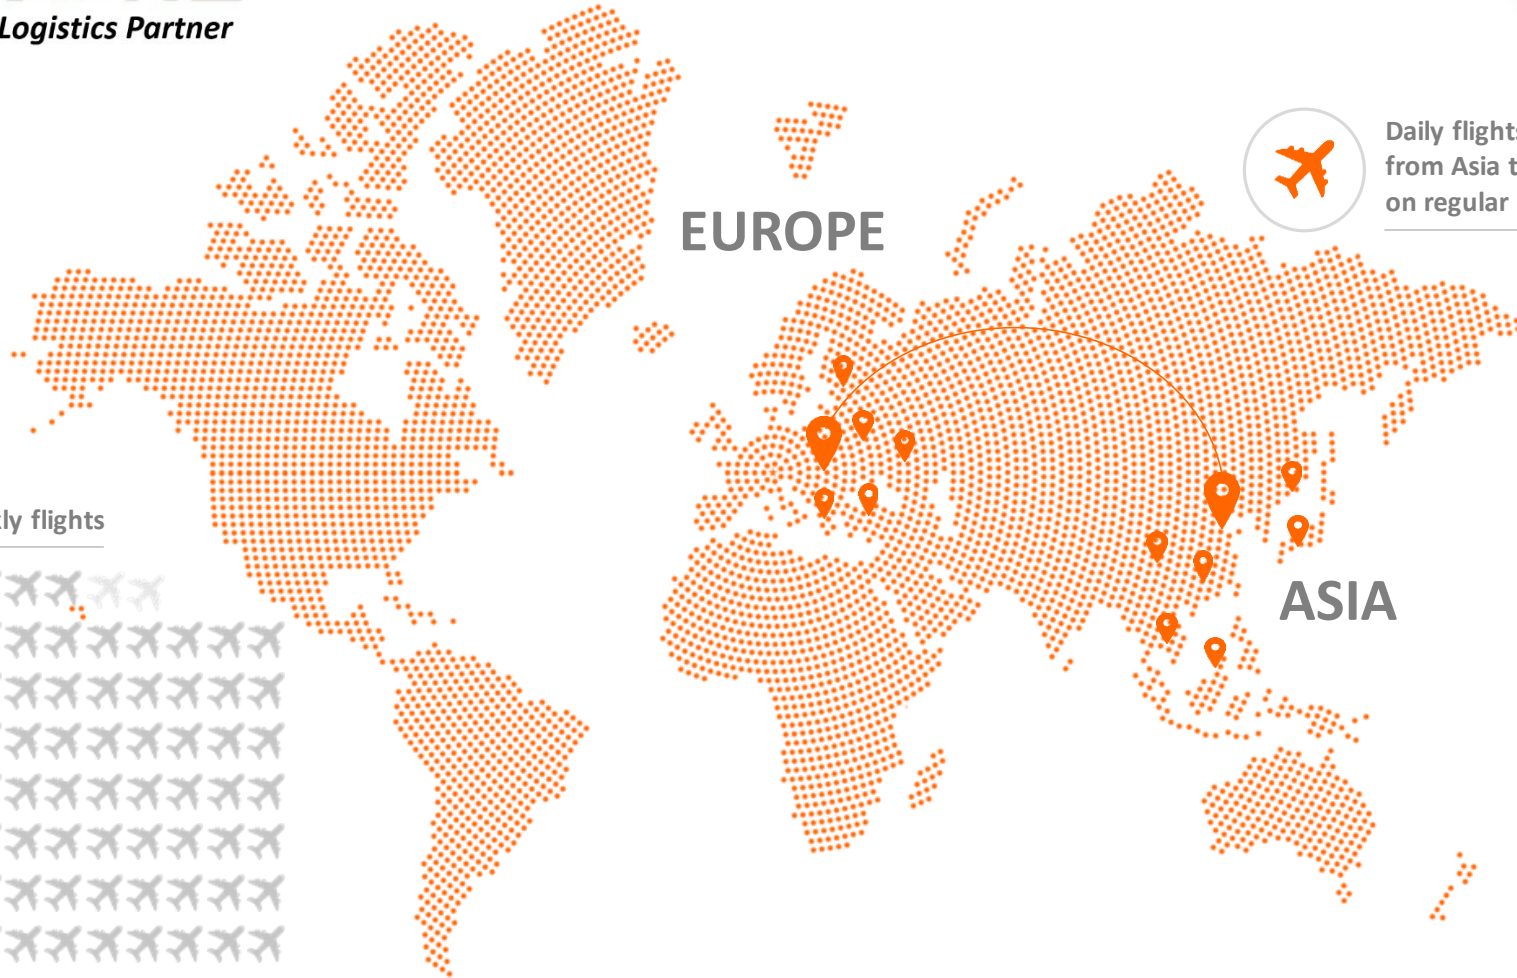

TRANSPORT AND LOGISTICS WORLDWIDE

WHO WE ARE

GRONE is a European logistics company providing worldwide transport logistics services and integrated solutions for door-to-door delivery by all types of transport.

GRONE is mainly focused on air freight forwarding worldwide with key destination Asia-to-Europe, possessing a wide network in Asia with own infrastructure and 26 offices in largest Asian airports.

GRONE transports cargo to Europe from Near East and countries of America and is also engaged in domestic air transportation in Europe.

75+

Flights weekly
from Asia to Europe

26

Offices in largest
Asian airports

24

Work in all 24 time
zones worldwide

**OUR KEY COMPETENCE IS
WORLDWIDE DOOR-TO-DOOR
AIR TRANSPORTATION**

No matter which destination — we work
with all hubs from Asia to Europe

75+ weekly flights

EUROPE

Daily flights
from Asia to Europe
on regular basis

ASIA

**GRONE TRANSPORTS WEEKLY
MORE THAN 200 TONS OF CARGO BY AIR
AROUND THE WORLD**

We can always offer competitive terms
and high service level